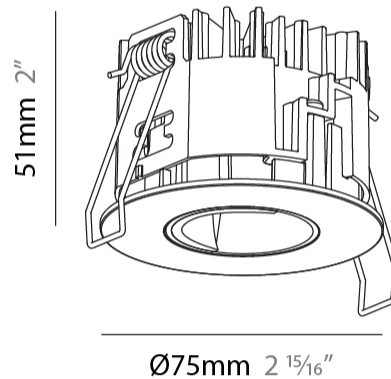

GENERAL

Series: Oiko Pro Round
Subseries: Oiko Pro Wallwash
Brand: Prolicht
Division: Architectural
Mounting Type: Recessed
Mounting Location: Ceiling
Subcategory: Downlight

PHYSICAL

Shape: Round
Diameter (mm): 75
Diameter (in): 2 15/16
Height (mm): 51
Height (in): 2
Ceiling Thickness (mm): 1 - 25
Ceiling Thickness (in): 1/16 - 1 3/16
Min. Recessing Depth (mm): 55
Min. Recessing Depth (in): 2 3/16
Light Distribution: Downlight
Diffuser: Lens Pack - Spread Lens / Linear Spread Lens / Honeycomb Louver
Fixture Finish: SSR / BKV / CWI / CRY / HAB / UFT / ITA / RUA / FTG / MYG / LOD / PUS / FRO / FUP / KIA / POP / BLS / SPG / MEY / GOH / GUM / CHC / COM / ABZ / JAG / OBR / MOS / ROR
Fixture Material: Aluminum Die Cast
Cut-out Measurements: 68mm / 2 11/16" Diameter

ELECTRICAL

Lamp Type: LED (Zhaga Standard)
Input Wattage (W): 14
Total Output Wattage (W): 12.7
Dimming: Dali Dimming
Driver Included: No
Driver Location: Recessed Housing
Driver Type: Constant Current - Universal (120Vac only for DALI driver)
Driver Class: Class 2
Input Voltage (V): 120 - 277
Constant Current (MA): 700

LED

Color Temperature (°K): 2700-6500 Tunable White
Max. Delivered Lumen (lm): 1216
Nominal Lumen (lm): 1460
CRI: >90 CRI
Lamp Life (hrs): 50000
Special LEDs offerings: Tunable White

OPTICAL

Adjustability: Fixed

RATINGS AND CERTIFICATIONS

Certified By: Certified for North American Standards
IP rating: IP20