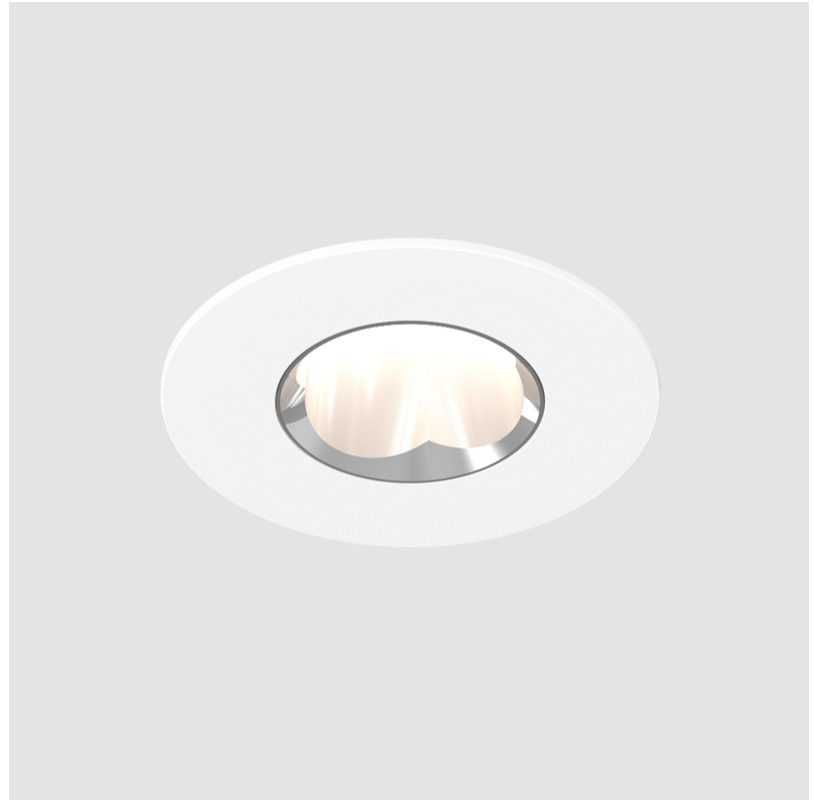

GENERAL

Series: Oiko Pro Round
Subseries: Oiko Pro Round
Brand: Prolicht
Division: Architectural
Mounting Type: Recessed
Mounting Location: Ceiling
Subcategory: Downlight

PHYSICAL

Shape: Round
Diameter (mm): 75
Diameter (in): 2 ¹⁵/₁₆
Height (mm): 43
Height (in): 1 ¹¹/₁₆
Ceiling Thickness (mm): 1 - 25
Ceiling Thickness (in): 1/16 - 1 3/16
Min. Recessing Depth (mm): 50
Min. Recessing Depth (in): 1 ¹⁵/₁₆
Light Distribution: Direct
Diffuser: Lens Pack - Spread Lens / Linear Spread Lens / Honeycomb Louver
Fixture Finish: SSR / BKV / CWI / CRY / HAB / UFT / ITA / RUA / FTG / MYG / LOD / PUS / FRO / FUP / KIA / POP / BLS / SPG / MEY / GOH / GUM / CHC / COM / ABZ / JAG / OBR / MOS / ROR
Fixture Material: Aluminum Die Cast
Cut-out Measurements: 68mm / 2 11/16" Diameter

ELECTRICAL

Lamp Type: LED (Zhaga Standard)
Input Wattage (W): 14
Total Output Wattage (W): 12.7
Dimming: Dali Dimming
Driver Included: No
Driver Location: Recessed Housing
Driver Type: Constant Current - Universal (120Vac only for DALI driver)
Driver Class: Class 2
Input Voltage (V): 120 - 277
Constant Current (MA): 700

LED

Color Temperature (°K): 2700-6500 Tunable White
Max. Delivered Lumen (lm): 1381
Nominal Lumen (lm): 1460
CRI: >93 CRI
Lamp Life (hrs): 50000
Special LEDs offerings: Tunable White

OPTICAL

Reflector°: 62
Adjustability: Fixed

RATINGS AND CERTIFICATIONS

Certified By: Certified for North American Standards
IP rating: IP20