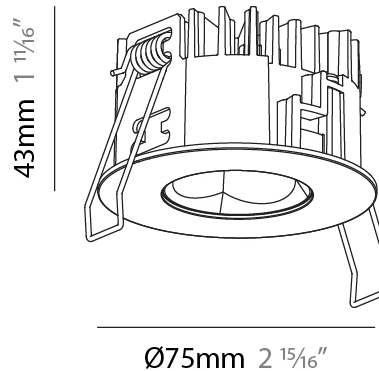

GENERAL

Series: Oiko Pro Round
Subseries: Oiko Pro Round
Brand: Prolicht
Division: Architectural
Mounting Type: Recessed
Mounting Location: Ceiling
Subcategory: Downlight

PHYSICAL

Shape: Round
Diameter (mm): 75
Diameter (in): 2 ¹⁵/₁₆
Height (mm): 43
Height (in): 1 ¹¹/₁₆
Ceiling Thickness (mm): 1 - 25
Ceiling Thickness (in): 1/16 - 1 3/16
Min. Recessing Depth (mm): 50
Min. Recessing Depth (in): 1 ¹⁵/₁₆
Light Distribution: Direct
Diffuser: Lens Pack - Spread Lens / Linear Spread Lens / Honeycomb Louver
Fixture Finish: SSR / BKV / CWI / CRY / HAB / UFT / ITA / RUA / FTG / MYG / LOD / PUS / FRO / FUP / KIA / POP / BLS / SPG / MEY / GOH / GUM / CHC / COM / ABZ / JAG / OBR / MOS / ROR
Fixture Material: Aluminum Die Cast
Cut-out Measurements: 68mm / 2 11/16" Diameter

ELECTRICAL

Lamp Type: LED (Zhaga Standard)
Input Wattage (W): 14
Total Output Wattage (W): 12.7
Dimming: Dali Dimming
Driver Included: No
Driver Location: Recessed Housing
Driver Type: Constant Current - Universal (120Vac only for DALI driver)
Driver Class: Class 2
Input Voltage (V): 120 - 277
Constant Current (MA): 700

LED

Color Temperature (°K): 2700-6500 Tunable White
Max. Delivered Lumen (lm): 1381
Nominal Lumen (lm): 1460
CRI: >93 CRI
Lamp Life (hrs): 50000
Special LEDs offerings: Tunable White

OPTICAL

Reflector°: 62
Adjustability: Fixed

RATINGS AND CERTIFICATIONS

Certified By: Certified for North American Standards
IP rating: IP20