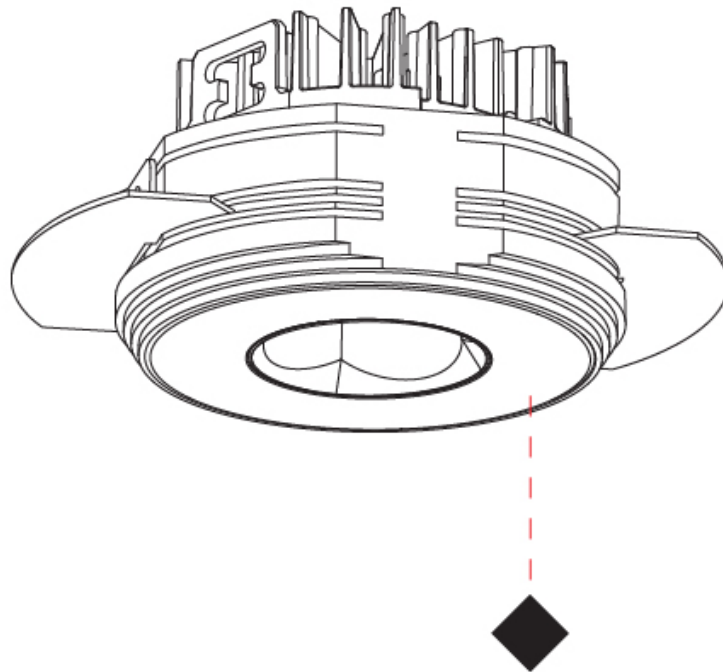

OIKO PRO ROUND FIXED TRIMLESS

A35882-

PROJECT _____

TYPE _____

SPECIFIER _____

QUANTITY _____

DATE _____