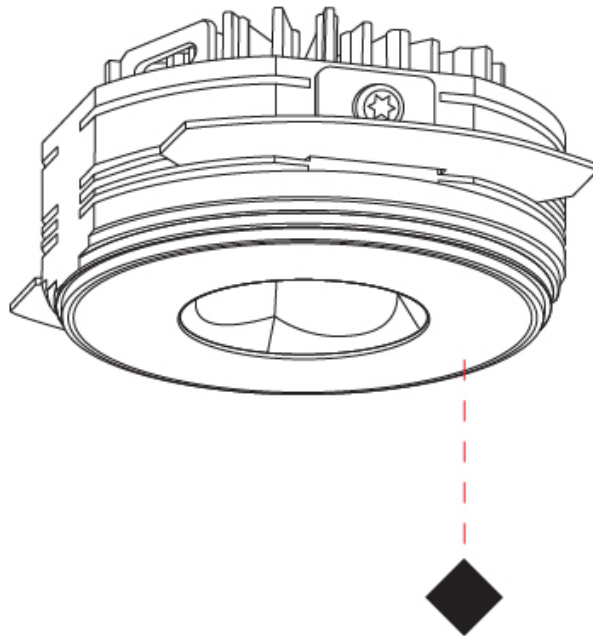

OIKO PRO ROUND FIXED TRIMLESS

A35883-

PROJECT _____

TYPE _____

SPECIFIER _____

QUANTITY _____

DATE _____

A